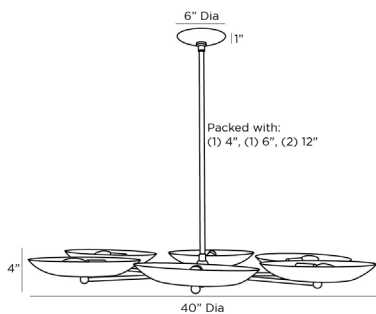

ARTERIOS

GRIFFITH CHANDELIER

89648

H: 11 IN, Dia: 40.00 IN

Cadet Blue, Antique Brass

Contract Suitable As Is

Inspired by the grand public spaces of the mid-century era, the architectural Griffith chandelier is designed in matte cadet blue shades with a contrasting antique brass steel frame. The fixture's upward-facing, dish-shaped plates diffuse light, creating a warm, even glow. Finish will vary.

APPEARANCE

Material	Steel
Finish	Antique Brass, Cadet Blue
Top Coat/Sealant	true

DIMENSIONS

Chandelier	H: 4 IN, Dia: 40.00 IN
Minimum Hanging Height	11 IN
Maximum Hanging Height	41 IN
Canopy	H: 1 IN, Dia: 6.00 IN

WIRING

Rating	Damp
Cord	10 FT, Black/White, SVT
Socket	6, Type B - E12
Photographed Bulb	Small Clear Tubular Bulb
Maximum Watt	40
Voltage	110-120 V

COMPLIANCY

RoHS	false
------	-------

SHIPPING

Shipping Requirements	Prop65
Product Weight	12.46 LBS
Gross Weight 1	20.46 LBS
Shipping Box 1	H: 21 IN, L: 11.3 IN, W: 32 IN

REPLACEMENT PARTS

Replacement Part 1	PIPE-422
Replacement Part 1 Dim	(1) 4", (1) 6", and (1) 12"
Replacement Part 2	CANOPY-618
Replacement Part 2 Dim	1" x 5"

CONTRACT

Contract Suitable	true
-------------------	------